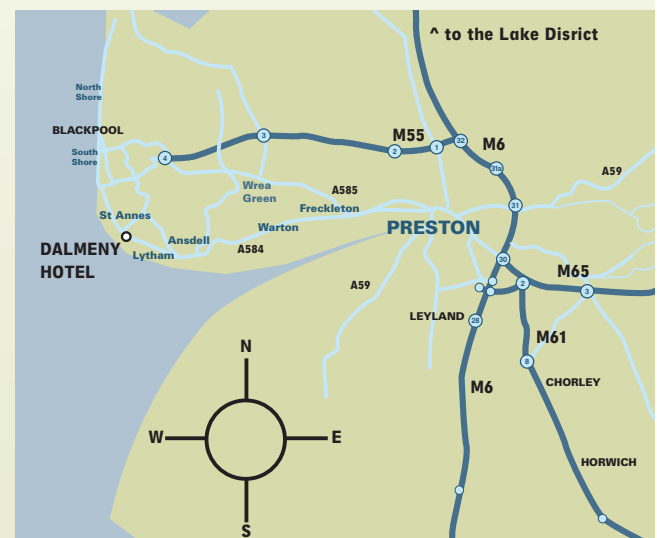

## how to find us

**Nearest Train Station:**  
St Annes on Sea - 2 mins

**Nearest Airport:**  
Blackpool International Airport - 8 mins

### DIRECTIONS

Leave the M6 at junction 32,  
to join the M55 motorway.

Continue to the end of this road taking the left  
feeder lane sign-posted South Shore, Lytham St  
Annes, B5261 (first exit at the roundabout)

At roundabout take the 3rd exit continuing  
along Progress Way (A5230)

Continue straight along this road until the end.  
At T Junction turn left onto the A584 (sign-  
posted Lytham St Annes)

Turn right at the second set of traffic lights  
onto ST Annes Road West.

Turn left onto South Promenade

The Dalmeny Hotel is situated approximately  
100 yards along on the left hand side.  
There are over 100 free on-site parking spaces.